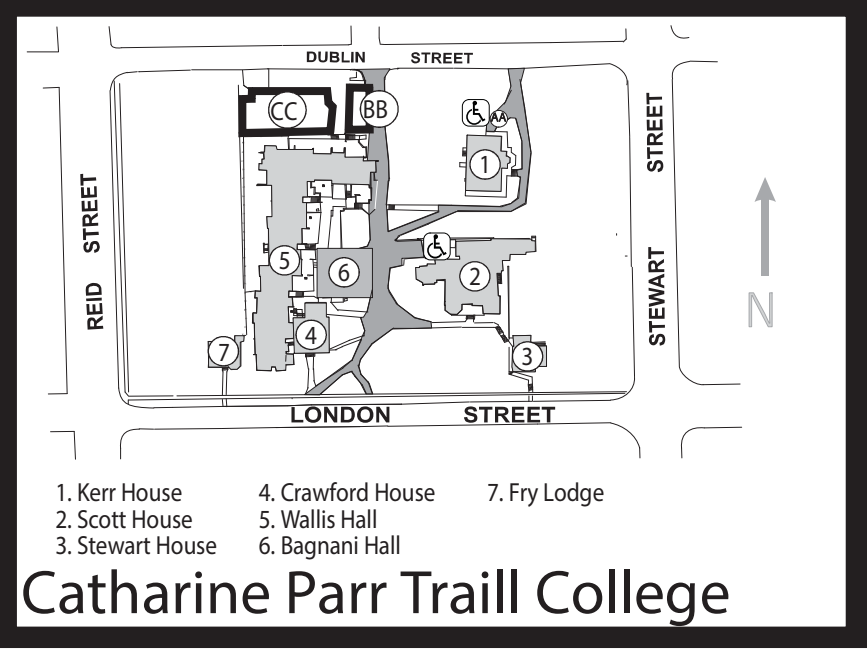

Building Legend

- 1. Bata Library
- 2. University Court
- 3. Champlain College
- 4. Great Hall
- 5. Bookstore
- 6. Alumni House
- 7. Lady Eaton College
- 8. Lady Eaton College Dining Hall
- 9. Faryon Bridge
- 10. Otonabee College - Residence
- 11. Otonabee College - Academic
- 12. Otonabee College Dining Hall
- 13. Wenjack Theatre
- 14. Enweying, Peter Gzowski College FPHL
- 15. Benedict Gathering Place
- 16. Nozhem: First Peoples Performance Space
- 17. Gzowski College Dining Hall
- 18. Tipi
- 19. Science Complex
- 20. Environmental Science Complex
- 21. Chemical Sciences Building
- 22. DNALife & Health Sciences Building
- 23. Athletics Complex
- 24. Justin Chiu Stadium
- 25. Julian Blackburn Hall
- 26. Mackenzie House
- 27. Archaeology Centre
- 28. StanAdamson Power House
- 29. Trent Child Care
- 30. Camp Kawartha Environment Centre
- 31. Rooftop Gardens
- 32. Student Centre

Athletics Parking
M-F 10am-3pm &
after 6pm

MNR
Parking

Legend

-  Regular Permit Parking
-  Athletics Centre Parking Only
-  Pay & Display Parking Only
-  Accessible Parking
-  Pay & Display Machine
-  Overnight Parking Permitted

- 1. Kerr House
- 2. Scott House
- 3. Stewart House
- 4. Crawford House
- 5. Wallis Hall
- 6. Bagnani Hall
- 7. Fry Lodge

Catharine Parr Trail College